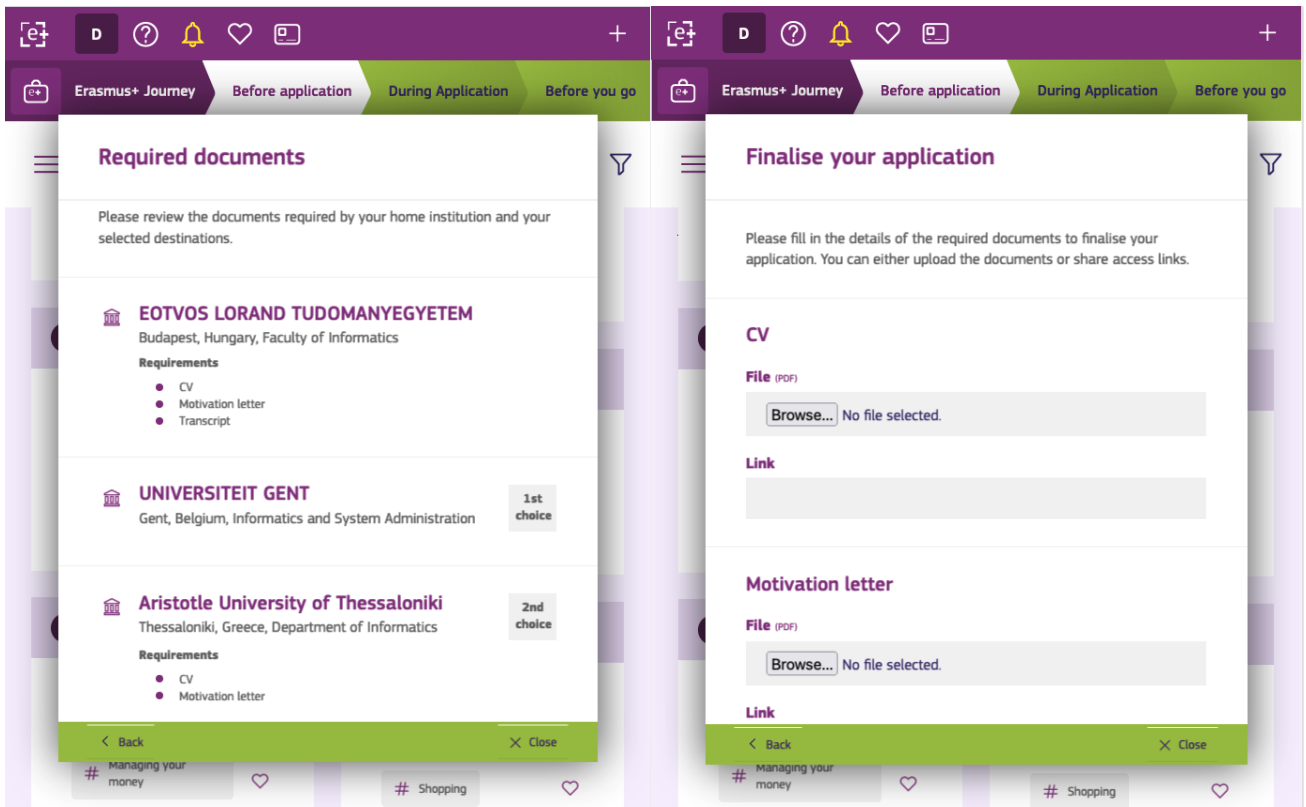

# Students Applications

## 3. Students Application via the Erasmus+ App

Students just need to follow the step-by-step process to finalise their application.

First, they should fill in their academic details e.g. their Home HEI and Faculty to see the relevant partnerships available for them.

They can learn more about the potential Host HEIs as they browse through the potential options and rank by their preference.

Students can see the Home and Host HEI requirements and actually submit their applications.

Afterwards, students can expect to be notified on any changes in their Application.