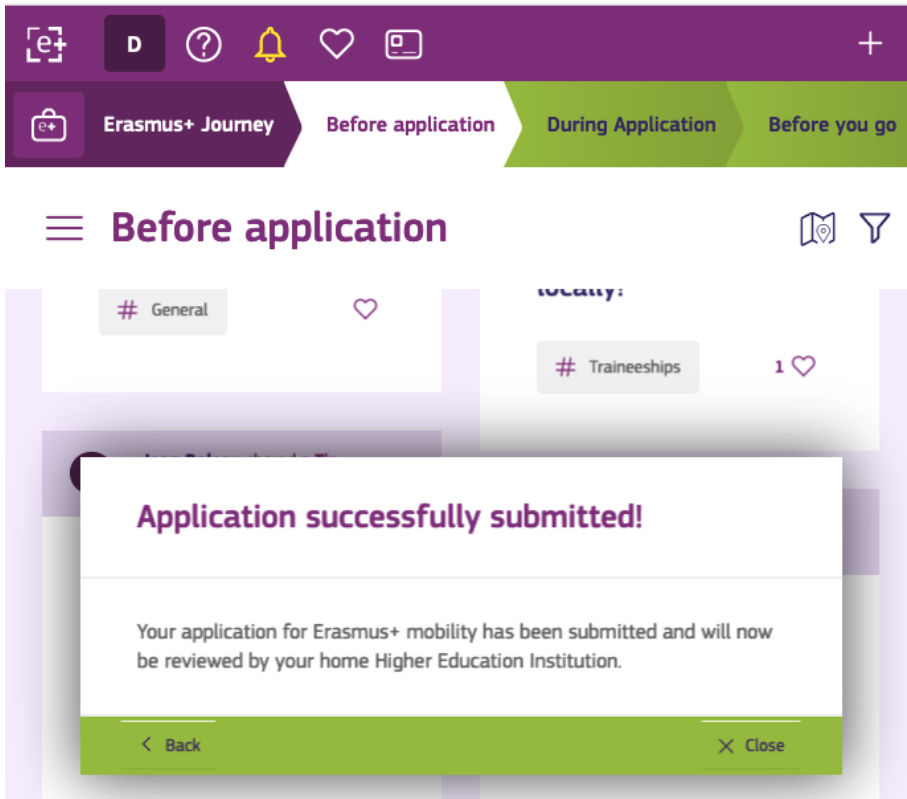

# Students Applications

## 3. Students Application via the Erasmus+ App

Students just need to follow the step-by-step process to finalise their application.

First, they should fill in their academic details e.g. their Home HEI and Faculty to see the relevant partnerships available for them.

They can learn more about the potential Host HEIs as they browse through the potential options and rank by their preference.

Students can see the Home and Host HEI requirements and actually submit their applications.

Afterwards, students can expect to be notified on any changes in their Application.