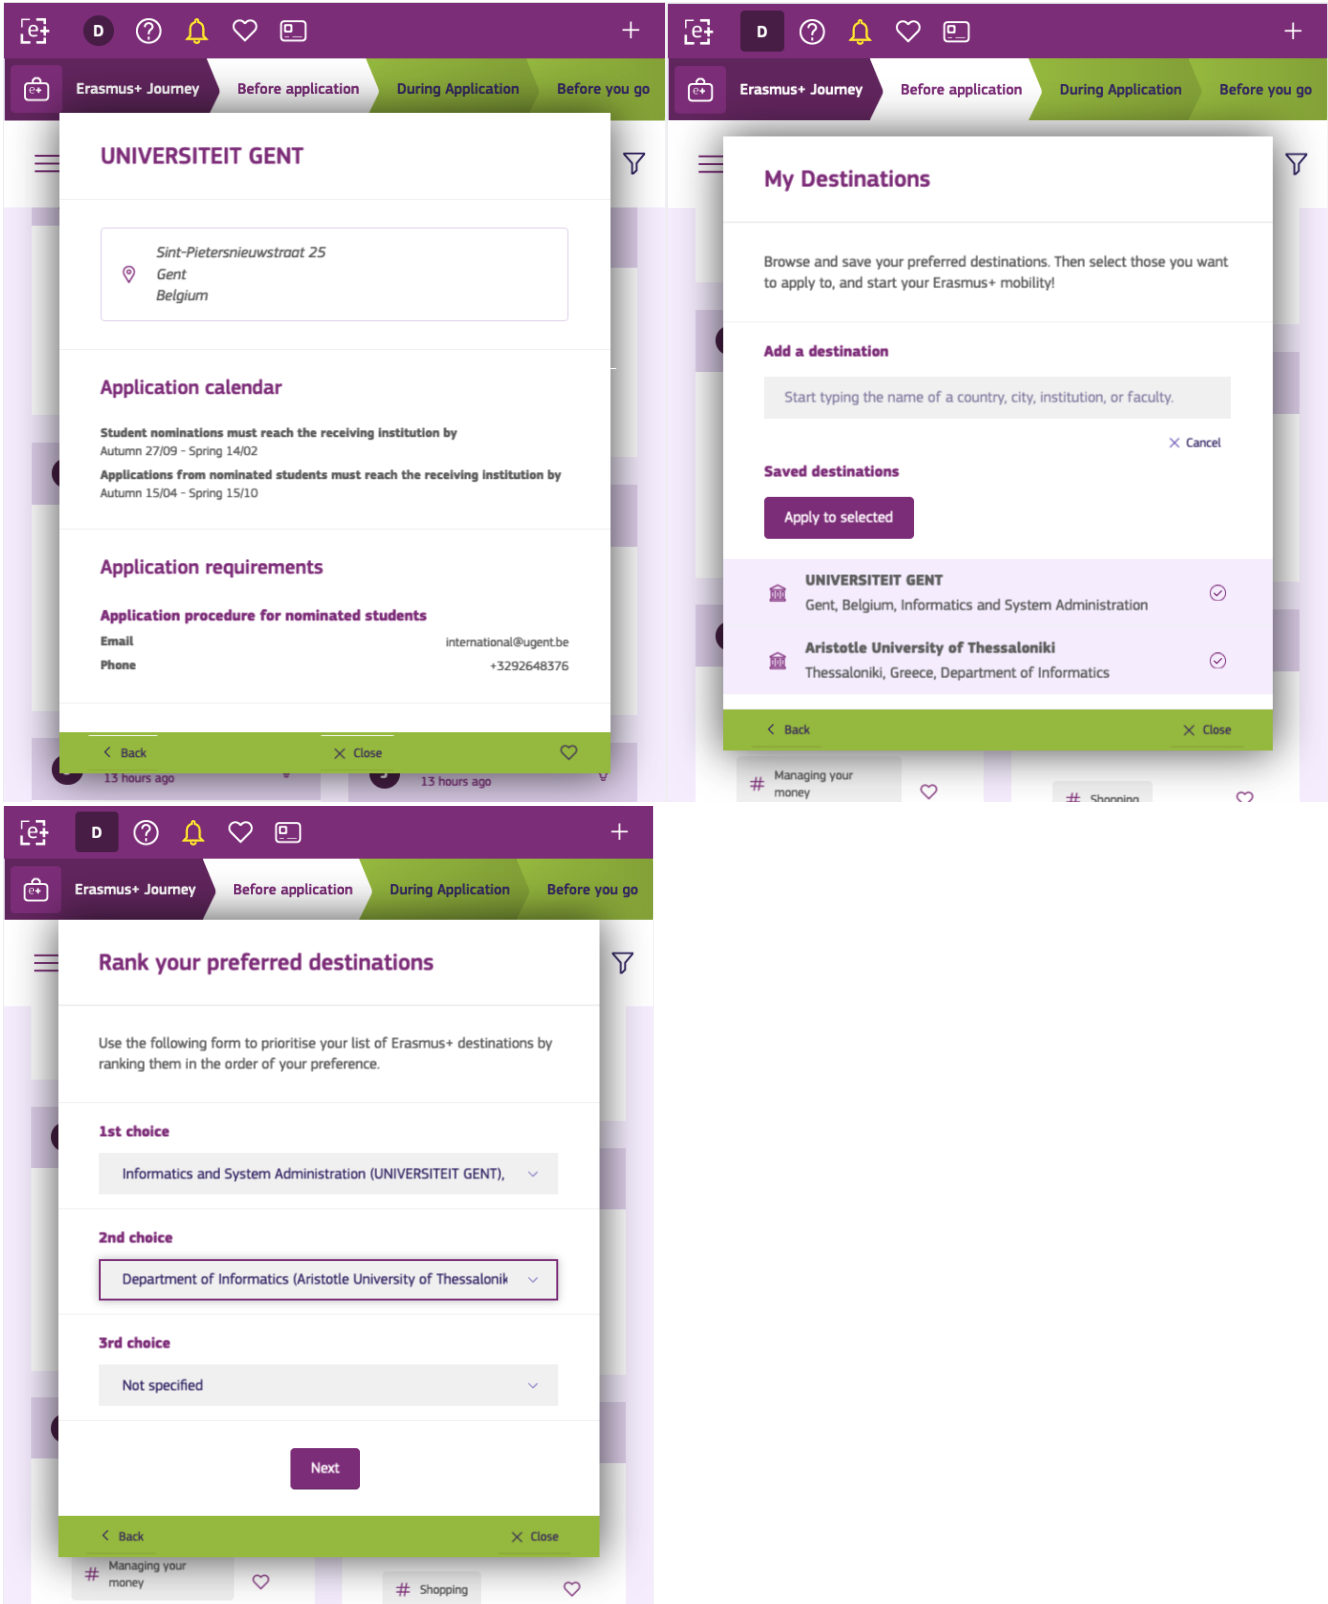

# Students Applications

## 3. Students Application via the Erasmus+ App

Students just need to follow the step-by-step process to finalise their application.

First, they should fill in their academic details e.g. their Home HEI and Faculty to see the relevant partnerships available for them.

They can learn more about the potential Host HEIs as they browse through the potential options and rank by their preference.

Students can see the Home and Host HEI requirements and actually submit their applications.