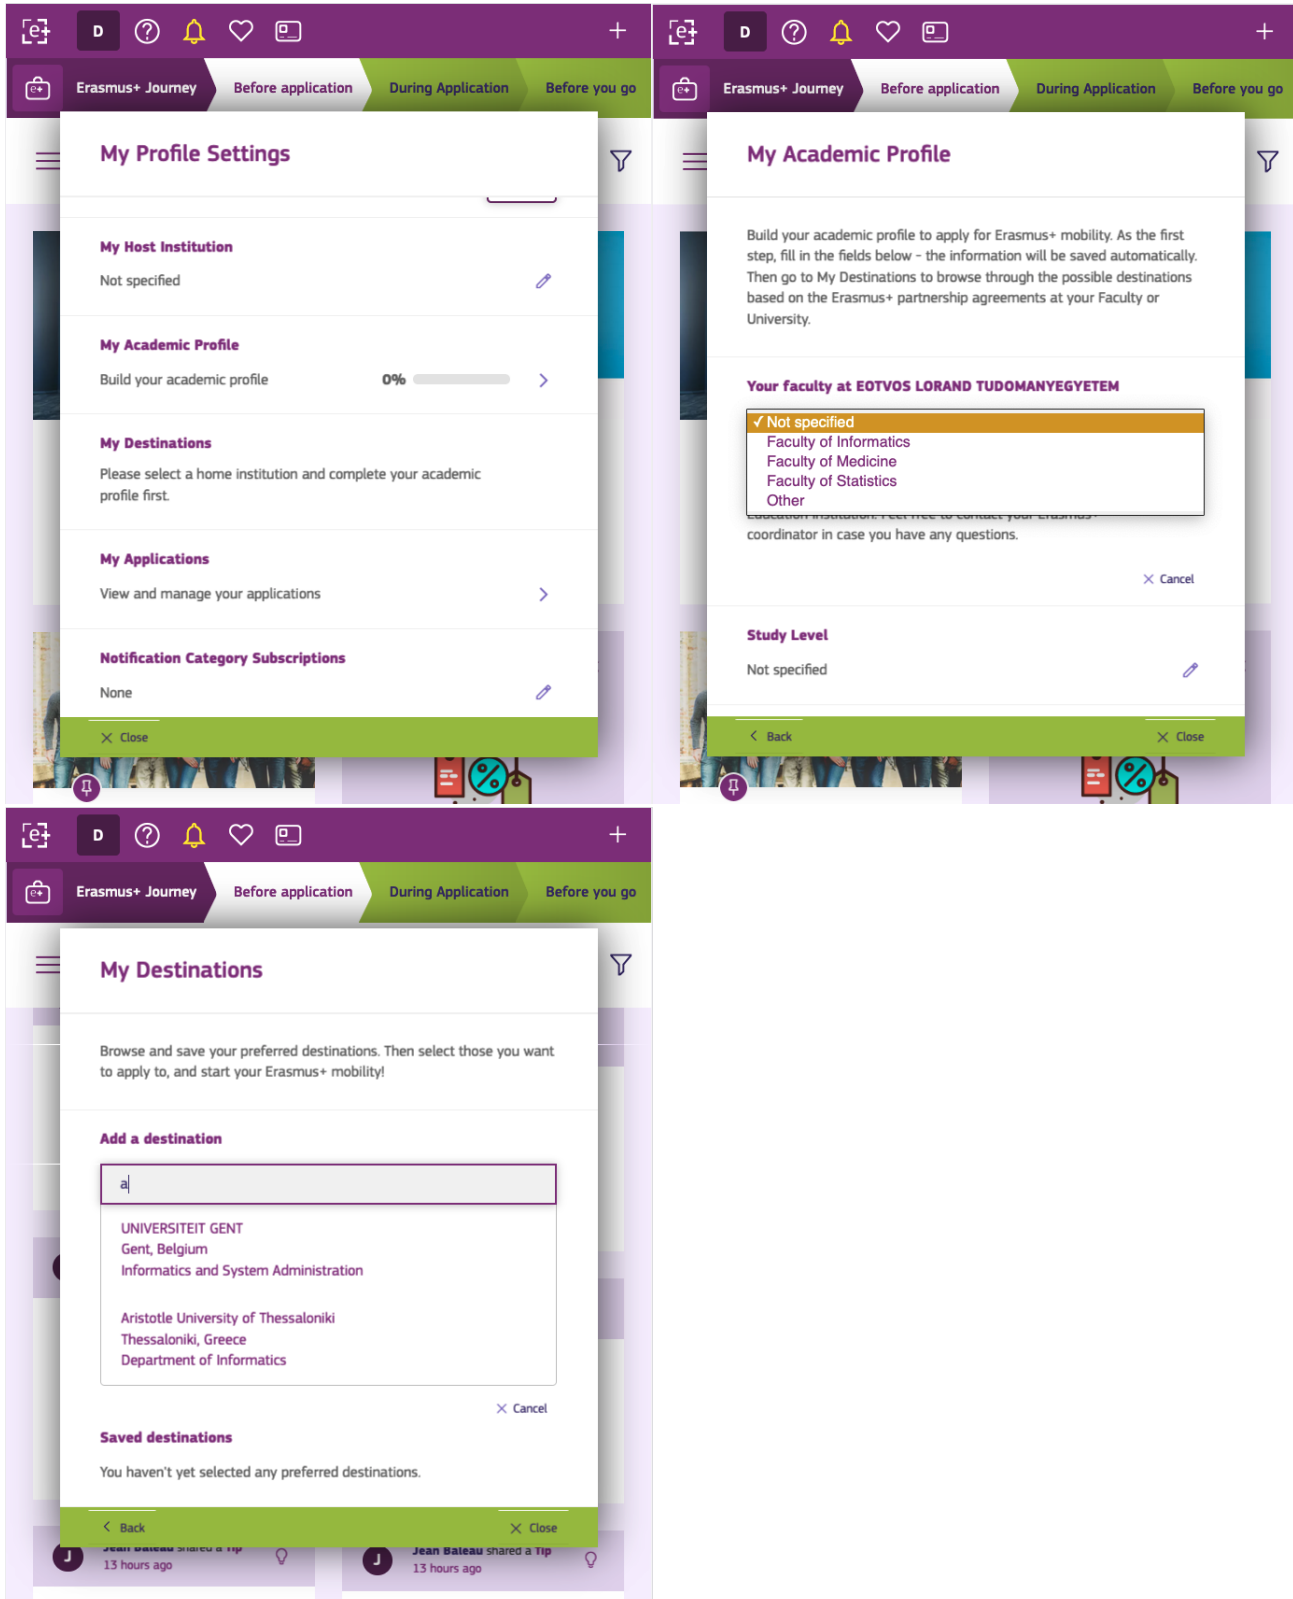

# Students Applications

## 3. Students Application via the Erasmus+ App

Students just need to follow the step-by-step process to finalise their application.

First, they should fill in their academic details e.g. their Home HEI and Faculty to see the relevant partnerships available for them.